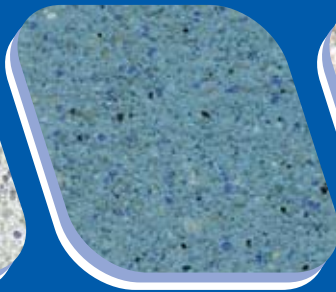

## MAGICOLORS™ EXPOSED AGGREGATE POOL FINISH

Magicolors finishes are blends of specially selected quartz and other aggregates, fortified white Portland cement and 3M color quartz accents. Magicolors provides the proven durability of exposed aggregate finishes as an alternative to traditional pool plaster. Magicolors' variety in color and texture offers the customer almost limitless flexibility in poolscape design. Ideal for residential or commercial projects, Magicolors is easily installed but intended for use by professional applicators.

# MAGICOLORS™

EXPOSED AGGREGATE POOL FINISH

AQUA

BLACK

BLUE

BLUE QUARTZ

FRENCH GREY

GREEN

IVORY

MIDNIGHT BLUE

NATURAL

SALT & PEPPER

SAND DOLLAR

SEA FOAM GREEN

SKY BLUE

SUPER BLUE