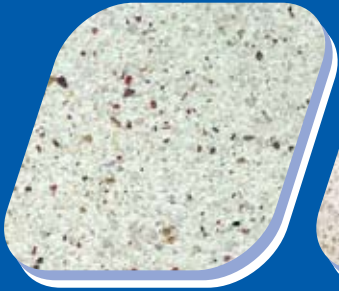

## MAGICOLORS™ EXPOSED AGGREGATE POOL FINISH

Magicolors finishes are blends of specially selected quartz and other aggregates, fortified white Portland cement and 3M color quartz accents. Magicolors provides the proven durability of exposed aggregate finishes as an alternative to traditional pool plaster. Magicolors' variety in color and texture offers the customer almost limitless flexibility in poolscape design. Ideal for residential or commercial projects, Magicolors is easily installed but intended for use by professional applicators.

# MAGICOLORS™

EXPOSED AGGREGATE POOL FINISH

AQUA

BLACK

BLUE

BLUE QUARTZ

FRENCH GREY

GREEN

IVORY

MIDNIGHT BLUE

NATURAL

SALT & PEPPER

SAND DOLLAR

SEA FOAM GREEN

SKY BLUE

SUPER BLUE