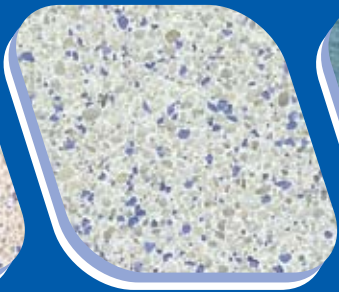

## MAGICOLORS™ EXPOSED AGGREGATE POOL FINISH

Magicolors finishes are blends of specially selected quartz and other aggregates, fortified white Portland cement and 3M color quartz accents. Magicolors provides the proven durability of exposed aggregate finishes as an alternative to traditional pool plaster. Magicolors' variety in color and texture offers the customer almost limitless flexibility in poolscape design. Ideal for residential or commercial projects, Magicolors is easily installed but intended for use by professional applicators.

# MAGICOLORS™

EXPOSED AGGREGATE POOL FINISH

AQUA

BLACK

BLUE

BLUE QUARTZ

FRENCH GREY

GREEN

IVORY

MIDNIGHT BLUE

NATURAL

SALT & PEPPER

SAND DOLLAR

SEA FOAM GREEN

SKY BLUE

SUPER BLUE