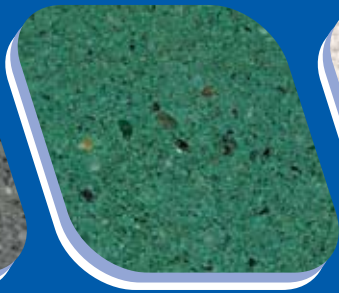

## MAGICOLORS™ EXPOSED AGGREGATE POOL FINISH

Magicolors finishes are blends of specially selected quartz and other aggregates, fortified white Portland cement and 3M color quartz accents. Magicolors provides the proven durability of exposed aggregate finishes as an alternative to traditional pool plaster. Magicolors' variety in color and texture offers the customer almost limitless flexibility in poolscape design. Ideal for residential or commercial projects, Magicolors is easily installed but intended for use by professional applicators.

# MAGICOLORS™

EXPOSED AGGREGATE POOL FINISH

AQUA

BLACK

BLUE

BLUE QUARTZ

FRENCH GREY

GREEN

IVORY

MIDNIGHT BLUE

NATURAL

SALT & PEPPER

SAND DOLLAR

SEA FOAM GREEN

SKY BLUE

SUPER BLUE