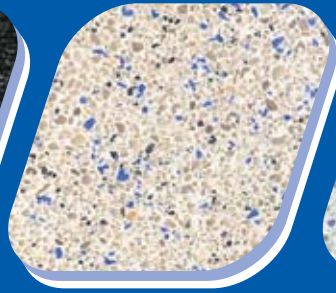

## MAGICOLORS™ EXPOSED AGGREGATE POOL FINISH

Magicolors finishes are blends of specially selected quartz and other aggregates, fortified white Portland cement and 3M color quartz accents. Magicolors provides the proven durability of exposed aggregate finishes as an alternative to traditional pool plaster. Magicolors' variety in color and texture offers the customer almost limitless flexibility in poolscape design. Ideal for residential or commercial projects, Magicolors is easily installed but intended for use by professional applicators.

# MAGICOLORS™

EXPOSED AGGREGATE POOL FINISH

AQUA

BLACK

BLUE

BLUE QUARTZ

FRENCH GREY

GREEN

IVORY

MIDNIGHT BLUE

NATURAL

SALT & PEPPER

SAND DOLLAR

SEA FOAM GREEN

SKY BLUE

SUPER BLUE