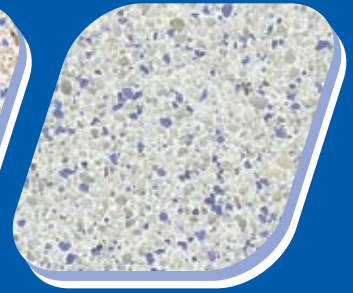

## MAGICOLORS™ EXPOSED AGGREGATE POOL FINISH

Magicolors finishes are blends of specially selected quartz and other aggregates, fortified white Portland cement and 3M color quartz accents. Magicolors provides the proven durability of exposed aggregate finishes as an alternative to traditional pool plaster. Magicolors' variety in color and texture offers the customer almost limitless flexibility in poolscape design. Ideal for residential or commercial projects, Magicolors is easily installed but intended for use by professional applicators.

# MAGICOLORS™

EXPOSED AGGREGATE POOL FINISH

AQUA

BLACK

BLUE

BLUE QUARTZ

FRENCH GREY

GREEN

IVORY

MIDNIGHT BLUE

NATURAL

SALT & PEPPER

SAND DOLLAR

SEA FOAM GREEN

SKY BLUE

SUPER BLUE