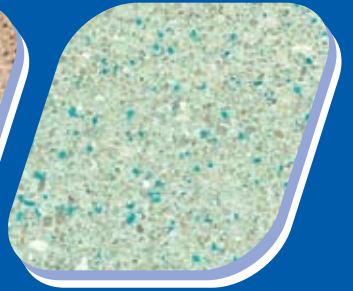

# MAGICOLORS™

EXPOSED AGGREGATE POOL FINISH

AQUA

BLACK

BLUE

BLUE QUARTZ

FRENCH GREY

GREEN

IVORY

MIDNIGHT BLUE

NATURAL

SALT & PEPPER

SAND DOLLAR

SEA FOAM GREEN

SKY BLUE

SUPER BLUE