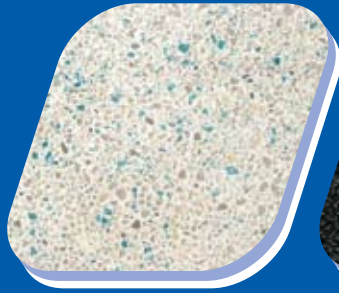

## MAGICOLORS™ EXPOSED AGGREGATE POOL FINISH

Magicolors finishes are blends of specially selected quartz and other aggregates, fortified white Portland cement and 3M color quartz accents. Magicolors provides the proven durability of exposed aggregate finishes as an alternative to traditional pool plaster. Magicolors' variety in color and texture offers the customer almost limitless flexibility in poolscape design. Ideal for residential or commercial projects, Magicolors is easily installed but intended for use by professional applicators.

# MAGICOLORS™

EXPOSED AGGREGATE POOL FINISH

AQUA

BLACK

BLUE

BLUE QUARTZ

FRENCH GREY

GREEN

IVORY

MIDNIGHT BLUE

NATURAL

SALT & PEPPER

SAND DOLLAR

SEA FOAM GREEN

SKY BLUE

SUPER BLUE